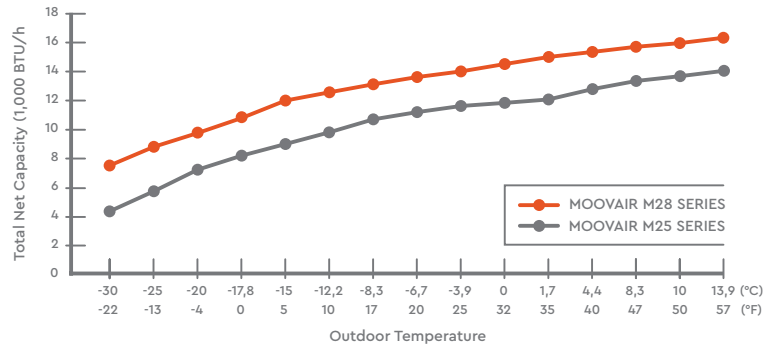

Get cozy with the leader in its category.

With the Mix-Moov series, you enjoy a superior heating performance from one of the most efficient units in its category.

Over 70 years of expertise is behind every Moovair® product.

From blisteringly hot and humid summers to harsh, long winters, heating and cooling is a critical part of our everyday enjoyment. The Moovair® brand was created by The Master Group with the unique challenges of the Canadian climate in mind.

By focusing on well-being, customized comfort, peace of mind and reliability, our long history in the heating, ventilation and cooling industry helped us create options that turn every home into an oasis – no matter what the weather is like outside.

With one of the best warranties in the industry, we've got your back with multiple options that offer unmatched customization and peace of mind.